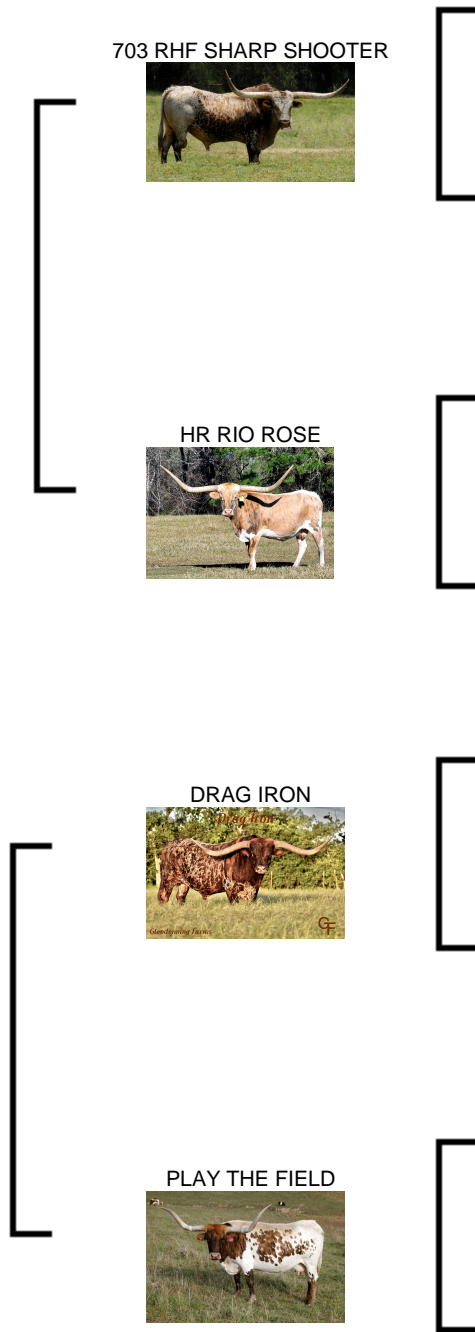

GLH Houdini's Rosemary

Date of Birth: 09/05/2018

Courtesy of Craft Ranch Texas Longhorns

TTT: 106.8750 on 01/30/2024
Composite: 88.5000 on 12/11/2021

GLH Houdini's Rosemary

TCC HOUDINI

GLH DRAGON LADY

703 RHF SHARP SHOOTER

HR RIO ROSE

DRAG IRON

PLAY THE FIELD

Top Caliber

BURNIN DAYLIGHT

RIO ANCHO HR

HR SLAM'S ROSE

WS JAMAKIZM

SHINING VICTORY

FULTZ FIELD

UNATTAINABLE